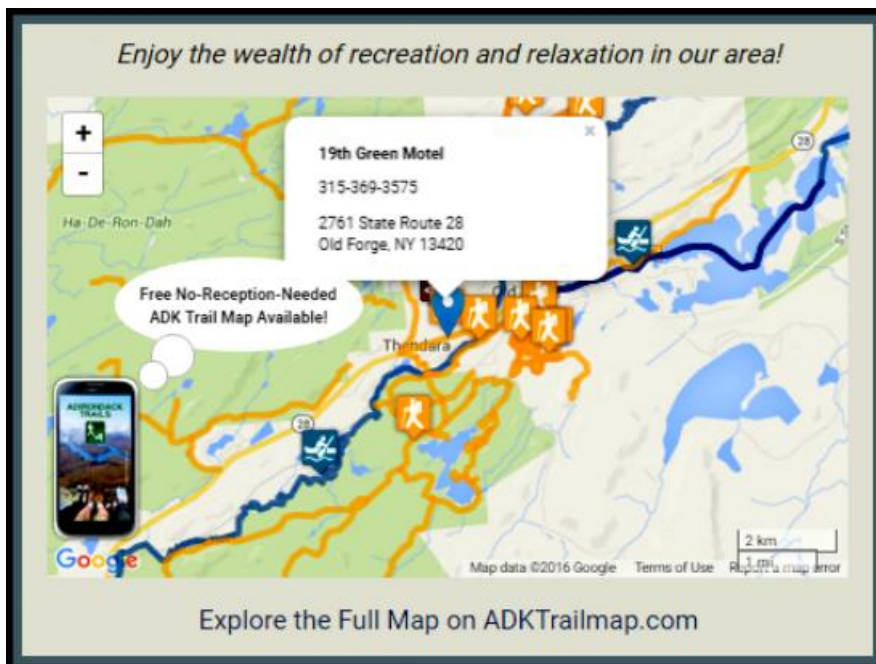

Directions for embedding your custom recreational ADK map in your website:

a) Where to include this map?

You have many choices: Here are examples of where other businesses and organizations are choosing to place this map, which then links to a view of recreational trails in your region, highlighting your business in the middle of the view.

- 1) Bottom of home page
- 2) Contact page
- 3) Page devoted to ACTIVITIES on your website
- 4) Links Page
- 5) Directions Page
- 6) Summer Activities page on chamber and tourism websites

Please note: the size of the embeddable map can be adjusted to any size. However, there is a default setting (webmasters, take note). **It will always "fill the container" it is put in. So if you have the code in the main section of your site, it will be as wide as the main section, or if it is in the sidebar it will only be as wide as the sidebar.**

Here is an example of what your embeddable map will look like: See the actual example by scrolling to the bottom of <http://www.19thgreenmotel.com> website.

When someone clicks "Explore the Full Map on ADKTrailmap.com" (see above) . . .

```
<script  
src="https://maps.googleapis.com/maps/api/js?v=3.exp"></script>  
<script id='adk-mini-map-script'  
src='http://adktrailmap.com/mini-map/mini-map.js' data-target-  
name='martys-chili-nights'></script>
```