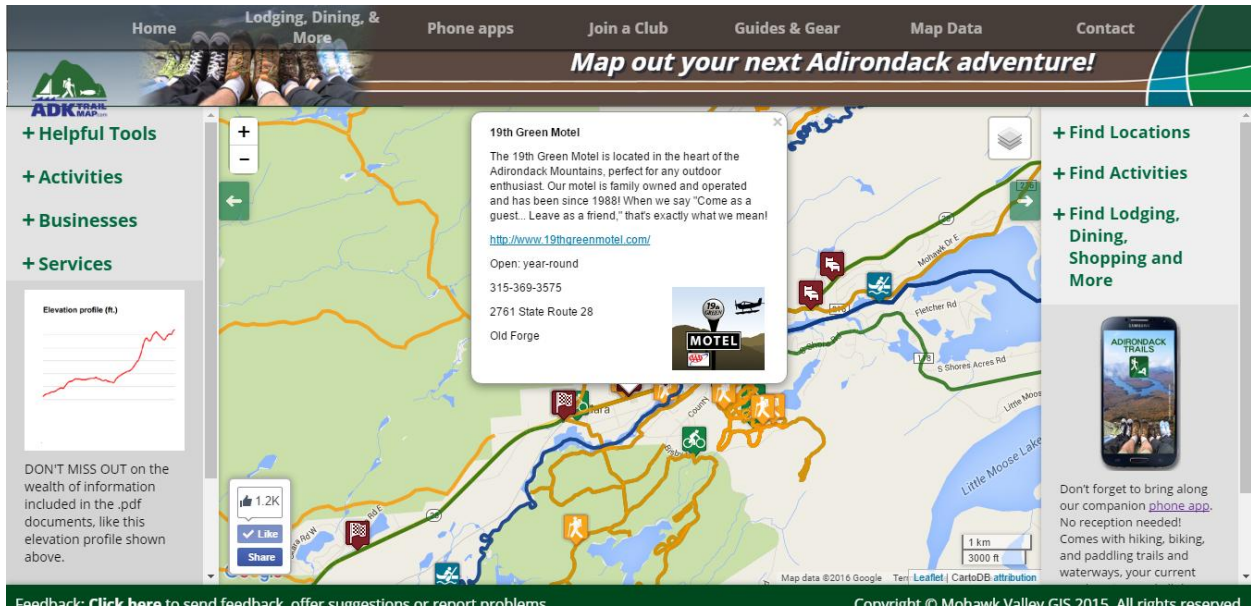

Directions for embedding your custom recreational ADK map in your website:

a) Where to include this map?

You have many choices: Here are examples of where other businesses and organizations are choosing to place this map, which then links to a view of recreational trails in your region, highlighting your business in the middle of the view.

- 1) Bottom of home page
- 2) Contact page
- 3) Page devoted to ACTIVITIES on your website
- 4) Links Page
- 5) Directions Page
- 6) Summer Activities page on chamber and tourism websites

Please note: the size of the embeddable map can be adjusted to any size. However, there is a default setting (webmasters, take note). **It will always "fill the container" it is put in. So if you have the code in the main section of your site, it will be as wide as the main section, or if it is in the sidebar it will only be as wide as the sidebar.**

Here is an example of what your embeddable map will look like: See the actual example by scrolling to the bottom of <http://www.19thgreenmotel.com> website.

When someone clicks "Explore the Full Map on ADKTrailmap.com" (see above) . . .

your embeddable map is linked to a custom view on our interactive map (showing your ad, logo, and link back to your website) ...
It will look something like this:

You will be sent both code for the embeddable map, as well as the LINK to link the map to... (example below) It will look something like this, when sent: